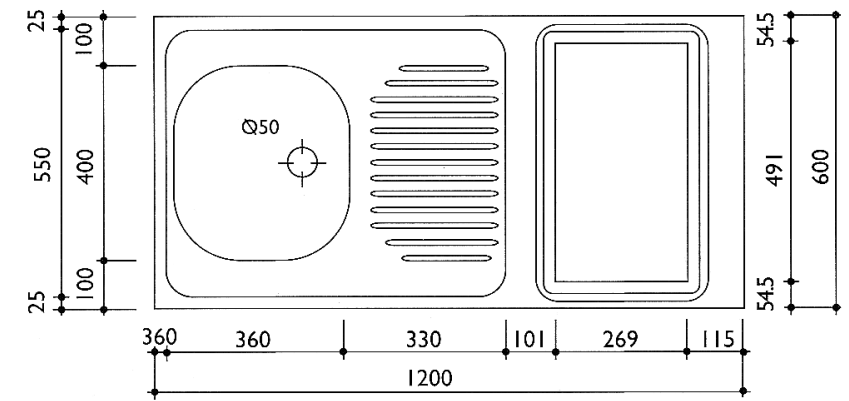

G-SINK

COMPLETE ONLY

Incl GST

Dimensions:
H900 x W1200 x D600

Bowl depth 130mm

Your local stockist: