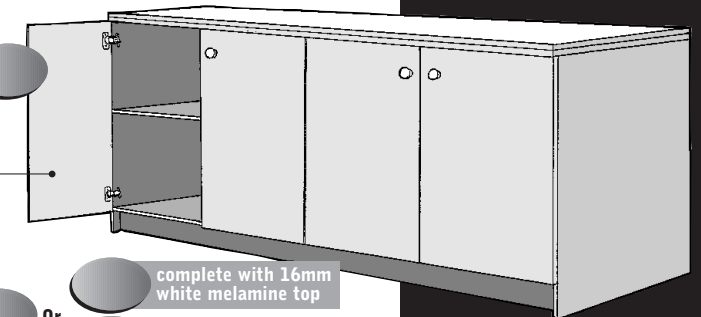

1800 Base Unit

White Melamine
Height (mm) 860
Width (mm) 1820
Depth (mm) 488

Stainless Steel Benchtops

(To fit 1200, 1500, 1665 & 1800 base units)

1225w x 505d (To fit 1200w base unit)
1525w x 505d (To fit 1500w base unit)
1680w x 505d (To fit 1665w base unit)
1830w x 505d (To fit 1800w base unit)

4 Door Workbench

Available in white melamine or MDF

MDF

Includes double thickness top as shown

Height (mm) 902
Width (mm) 1800
Depth (mm) 600

White Melamine

(does not include top)

Height (mm) 870
Width (mm) 1780
Depth (mm) 575

Stainless Tub

To fit tub unit
Depth (mm) 255

Laundry Unit

White Melamine tub unit hinged left or right
Height (mm) 885
Width (mm) 560
Depth (mm) 450

Note: reverse cabinet and JT3 Reverse Tub also available