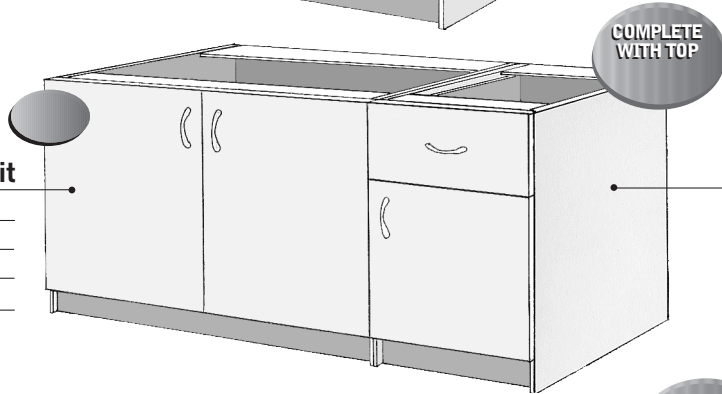

1200 Base Unit

White Melamine
Height (mm) 860
Width (mm) 1215
Depth (mm) 488

1500 Base Unit

White Melamine
Height (mm) 860
Width (mm) 1515
Depth (mm) 488

1665 Base Unit

White Melamine
Height (mm) 860
Width (mm) 1665
Depth (mm) 488

1800 Base Unit

White Melamine
Height (mm) 860
Width (mm) 1820
Depth (mm) 488

Stainless Steel Benchtops

(To fit 1200, 1500, 1665 & 1800 base units)

1225w x 505d (To fit 1200w base unit)
1525w x 505d (To fit 1500w base unit)
1680w x 505d (To fit 1665w base unit)
1830w x 505d (To fit 1800w base unit)

4 Door Workbench

Available in white melamine or MDF

MDF

Includes double thickness top as shown

Height (mm) 902
Width (mm) 1800
Depth (mm) 600

White Melamine

(does not include top)

Height (mm) 870
Width (mm) 1780
Depth (mm) 575

Stainless Tub

To fit tub unit
Depth (mm) 255

Laundry Unit

White Melamine tub unit hinged left or right
Height (mm) 885
Width (mm) 560
Depth (mm) 450

Note: reverse cabinet and JT3 Reverse Tub also available