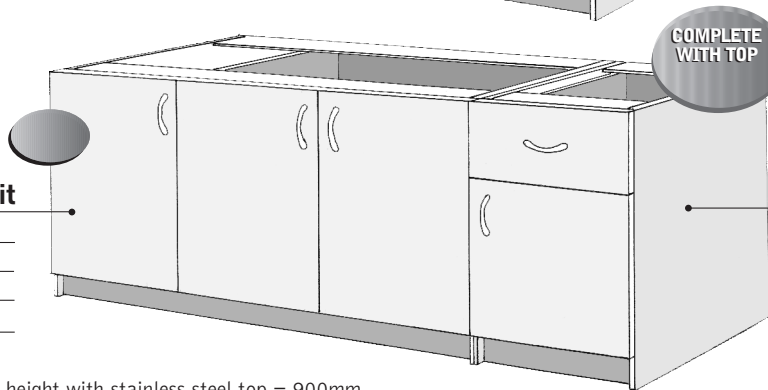

1200 Base Unit

White Melamine
Height (mm) 860
Width (mm) 1215
Depth (mm) 488

1500 Base Unit

White Melamine
Height (mm) 860
Width (mm) 1515
Depth (mm) 488

1665 Base Unit

White Melamine
Height (mm) 860
Width (mm) 1665
Depth (mm) 488

1800 Base Unit

White Melamine
Height (mm) 860
Width (mm) 1820
Depth (mm) 488

Stainless Steel Benchtops

(To fit 1200, 1500, 1665 & 1800 base units)

1225w x 505d (To fit 1200w base unit)
1525w x 505d (To fit 1500w base unit)
1680w x 505d (To fit 1665w base unit)
1830w x 505d (To fit 1800w base unit)

4 Door Workbench

Available in white melamine or MDF

MDF

Includes double thickness top as shown

Height (mm) 902
Width (mm) 1800
Depth (mm) 600

White Melamine

(does not include top)

Height (mm) 870
Width (mm) 1780
Depth (mm) 575

Stainless Tub

To fit tub unit
Depth (mm) 255

Laundry Unit

White Melamine tub unit hinged left or right
Height (mm) 885
Width (mm) 560
Depth (mm) 450

Note: reverse cabinet and JT3 Reverse Tub also available