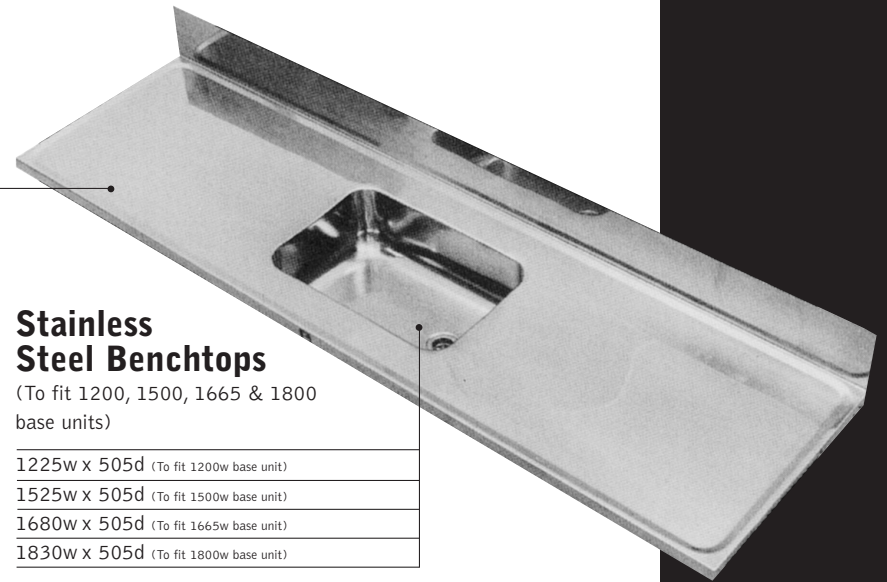

1200 Base Unit

White Melamine
Height (mm) 860
Width (mm) 1215
Depth (mm) 488

1500 Base Unit

White Melamine
Height (mm) 860
Width (mm) 1515
Depth (mm) 488

1665 Base Unit

White Melamine
Height (mm) 860
Width (mm) 1665
Depth (mm) 488

1800 Base Unit

White Melamine
Height (mm) 860
Width (mm) 1820
Depth (mm) 488

Stainless Steel Benchtops

(To fit 1200, 1500, 1665 & 1800 base units)

1225w x 505d (To fit 1200w base unit)
1525w x 505d (To fit 1500w base unit)
1680w x 505d (To fit 1665w base unit)
1830w x 505d (To fit 1800w base unit)

4 Door Workbench

Available in white melamine or MDF

MDF

Includes double thickness top as shown

Height (mm) 902
Width (mm) 1800
Depth (mm) 600

White Melamine

(does not include top)

Height (mm) 870
Width (mm) 1780
Depth (mm) 575

Stainless Tub

To fit tub unit
Depth (mm) 255

Laundry Unit

White Melamine tub unit hinged left or right
Height (mm) 885
Width (mm) 560
Depth (mm) 450

Note: reverse cabinet and JT3 Reverse Tub also available