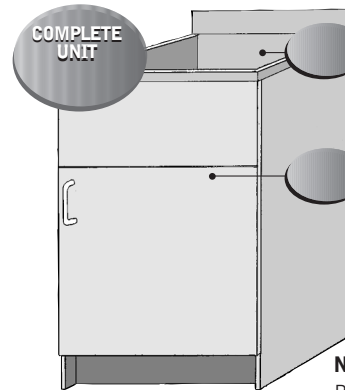

1800 Base Unit

White Melamine
Height (mm) 860
Width (mm) 1820
Depth (mm) 488

Stainless Steel Benchtops

(To fit 1200, 1500, 1665 & 1800 base units)

1225w x 505d (To fit 1200w base unit)
1525w x 505d (To fit 1500w base unit)
1680w x 505d (To fit 1665w base unit)
1830w x 505d (To fit 1800w base unit)

4 Door Workbench

Available in white melamine or MDF

MDF

Includes double thickness top as shown

Height (mm) 902
Width (mm) 1800
Depth (mm) 600

White Melamine

(does not include top)

Height (mm) 870
Width (mm) 1780
Depth (mm) 575

Stainless Tub

To fit tub unit
Depth (mm) 255

Laundry Unit

White Melamine tub unit hinged left or right
Height (mm) 885
Width (mm) 560
Depth (mm) 450

Note: reverse cabinet and JT3 Reverse Tub also available