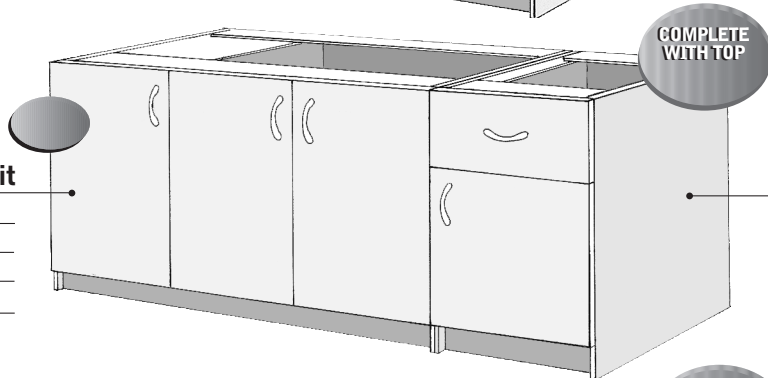

1200 Base Unit

White Melamine
Height (mm) 860
Width (mm) 1215
Depth (mm) 488

1500 Base Unit

White Melamine
Height (mm) 860
Width (mm) 1515
Depth (mm) 488

1665 Base Unit

White Melamine
Height (mm) 860
Width (mm) 1665
Depth (mm) 488

1800 Base Unit

White Melamine
Height (mm) 860
Width (mm) 1820
Depth (mm) 488

Stainless Steel Benchtops

(To fit 1200, 1500, 1665 & 1800 base units)

1225w x 505d (To fit 1200w base unit)
1525w x 505d (To fit 1500w base unit)
1680w x 505d (To fit 1665w base unit)
1830w x 505d (To fit 1800w base unit)

4 Door Workbench

Available in white melamine or MDF

MDF

Includes double thickness top as shown

Height (mm) 902
Width (mm) 1800
Depth (mm) 600

White Melamine

(does not include top)

Height (mm) 870
Width (mm) 1780
Depth (mm) 575

Stainless Tub

To fit tub unit
Depth (mm) 255

Laundry Unit

White Melamine tub unit hinged left or right
Height (mm) 885
Width (mm) 560
Depth (mm) 450

Note: reverse cabinet and JT3 Reverse Tub also available